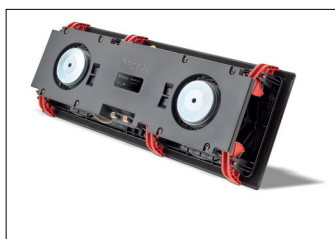

300 IW LCR6

Product Data Sheet

Key points

- 3-way in-wall loudspeaker
- Easy and quick to install without tools
- LCR loudspeaker (left, centre and right) for uncompromising Home Cinema installations
- Adjustable mid-treble plate
- Speaker drivers designed and made in France by Focal
- Deep frequency response in the low end and high power handling
- Very balanced mid-range for improved intelligibility for Home Cinema set-ups
- Supplied with a magnetic grille and ready to paint to ensure perfect integration

Technical Specifications

Type	3-way In-wall
Drivers	2 x 6 ¹ / ₂ " (16.5cm) woofers, 4" (10cm) Flax midrange, 1" (25mm) Al/Mg inverted dome tweeter
Sensitivity (2.83V/1m)	92dB
Frequency response (+/-3dB)	40Hz - 28kHz
Low frequency point (-6dB)	33Hz
Nominal impedance	8 Ω
Minimal impedance	2.9 Ω
Recommended amplifier power	50 - 150W
External dimensions (HxWxD)	23 ⁵ / ₈ " x 8 ¹¹ / ₁₆ " x 3 ⁷ / ₈ " (600 x 220 x 98mm)
Cut-Out diameter (HxL)	22 ³ / ₈ " x 7 ¹ / ₂ " (568 x 191mm)
Depth from wall	3 ¹¹ / ₁₆ " (93mm)
Net weight (with front grille)	12.4lbs (5.65kg)
Packing dimensions (WxDxH)	27 ¹ / ₁₆ " x 12 ¹ / ₈ " x 7 ¹ / ₄ " (688 x 308 x 184mm)
Total weight (with packaging)	17.4 lbs (7.9kg)